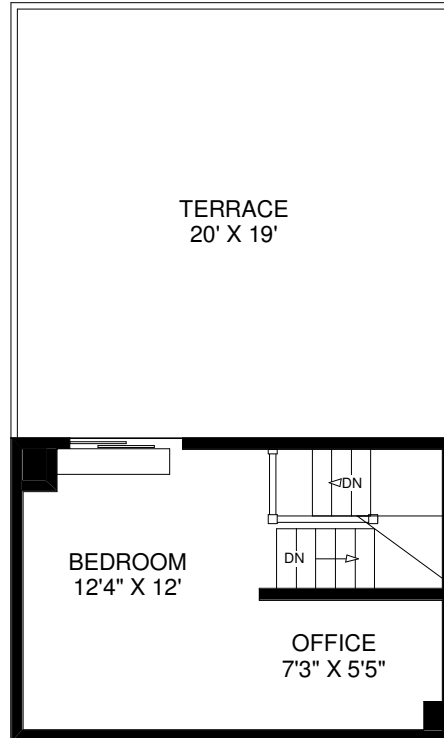

2230 LAKESHORE BOULEVARD WEST TH #3

CEILING HT 9'
MAIN FLOOR

CEILING HT 9'
SECOND FLOOR

CEILING HT 8'
GROUND FLOOR

CEILING HT 8'2"
LOWER FLOOR

Note: Measurements & Calculations are approximate. Provided as a guideline only.