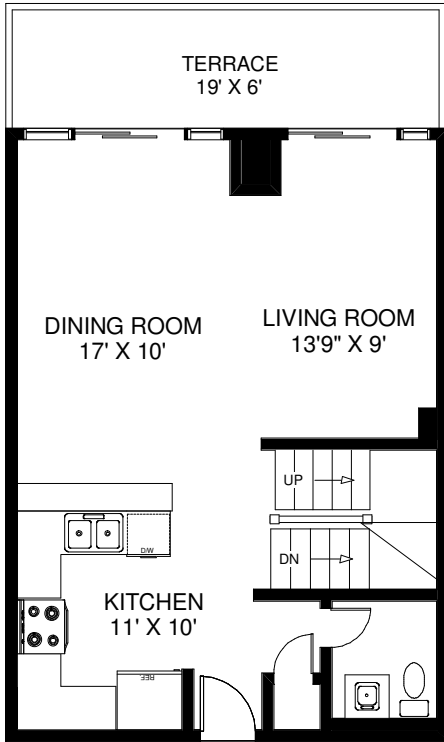

2230 LAKESHORE BOULEVARD WEST TH #3

CEILING HT 9'
MAIN FLOOR

CEILING HT 9'
SECOND FLOOR

CEILING HT 8'
GROUND FLOOR

CEILING HT 8'2"
LOWER FLOOR

Note: Measurements & Calculations are approximate. Provided as a guideline only.