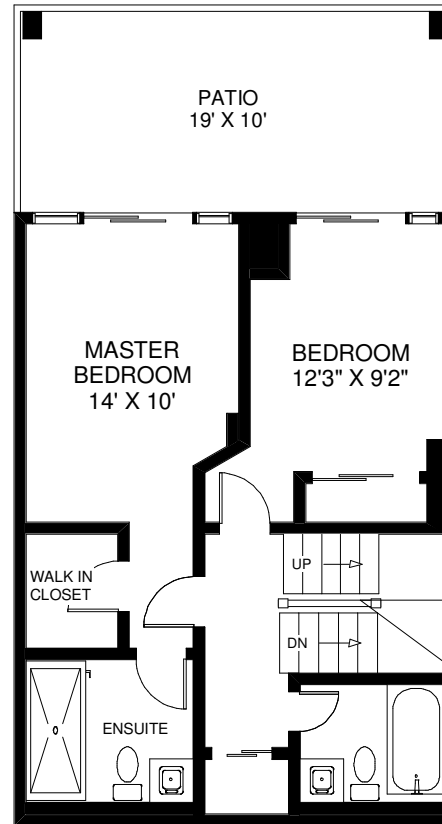

2230 LAKESHORE BOULEVARD WEST TH #3

CEILING HT 9'
MAIN FLOOR

CEILING HT 9'
SECOND FLOOR

CEILING HT 8'
GROUND FLOOR

CEILING HT 8'2"
LOWER FLOOR

Note: Measurements & Calculations are approximate. Provided as a guideline only.