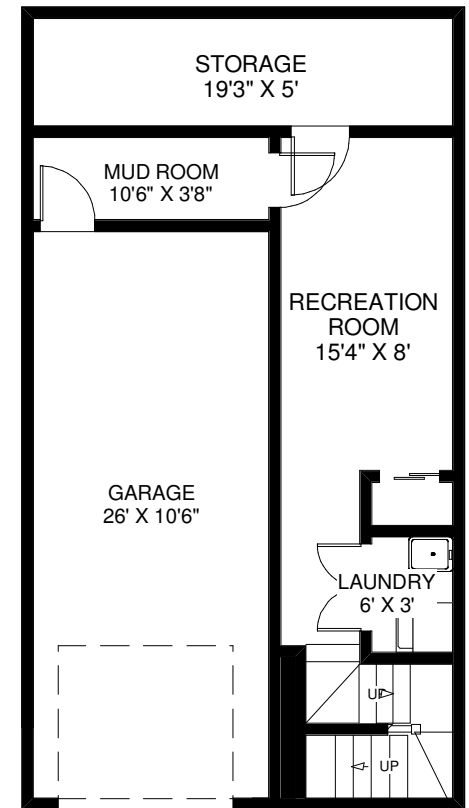

2230 LAKESHORE BOULEVARD WEST TH #3

CEILING HT 9'
MAIN FLOOR

CEILING HT 9'
SECOND FLOOR

CEILING HT 8'
GROUND FLOOR

CEILING HT 8'2"
LOWER FLOOR

Note: Measurements & Calculations are approximate. Provided as a guideline only.