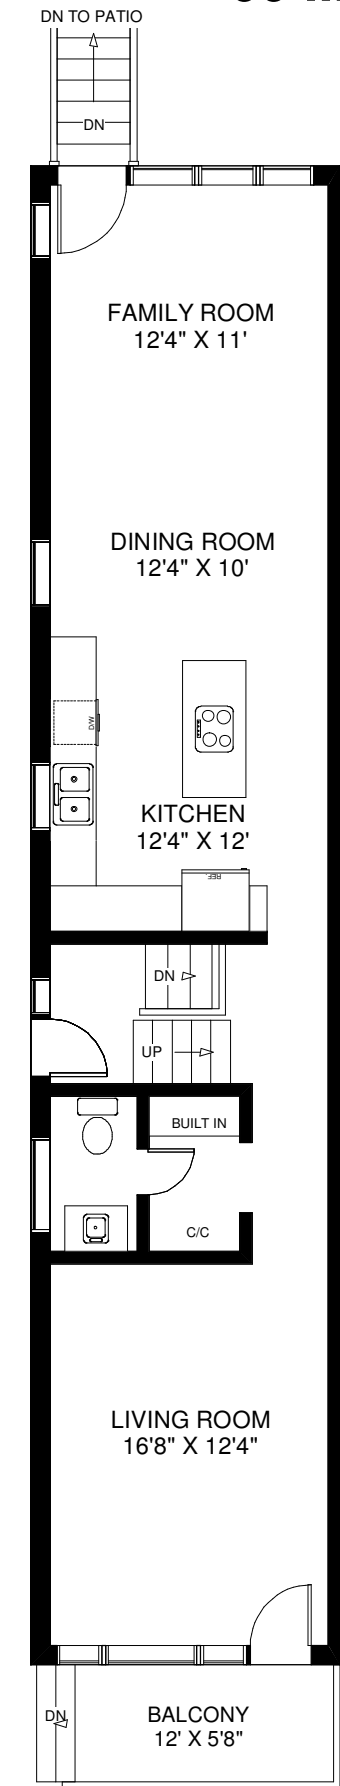

66 MACDONELL BOULEVARD

CEILING HT 8'

MAIN FLOOR
APPROXIMATELY 885 SQ FT

CEILING HT 8'

SECOND FLOOR
APPROXIMATELY 770 SQ FT

CEILING HT 7'8"

LOWER FLOOR
APPROXIMATELY 700 SQ FT