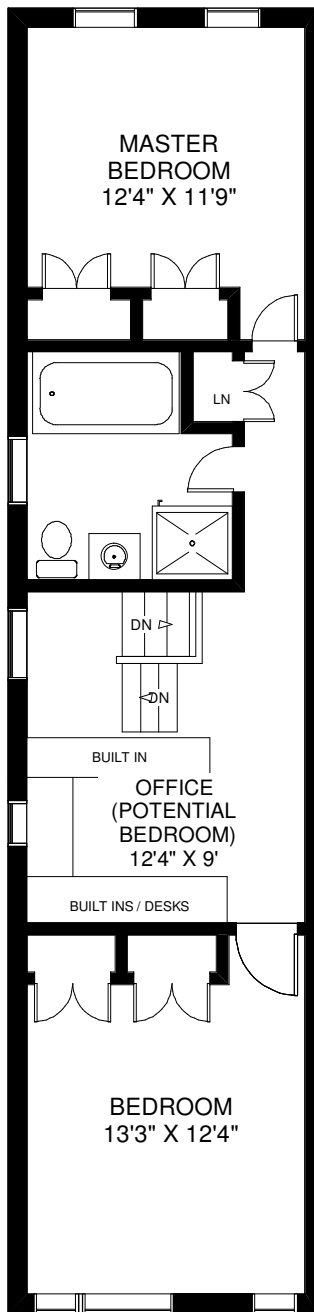

66 MACDONELL BOULEVARD

CEILING HT 8'

MAIN FLOOR
APPROXIMATELY 885 SQ FT

CEILING HT 8'

SECOND FLOOR
APPROXIMATELY 770 SQ FT

CEILING HT 7'8"

LOWER FLOOR
APPROXIMATELY 700 SQ FT