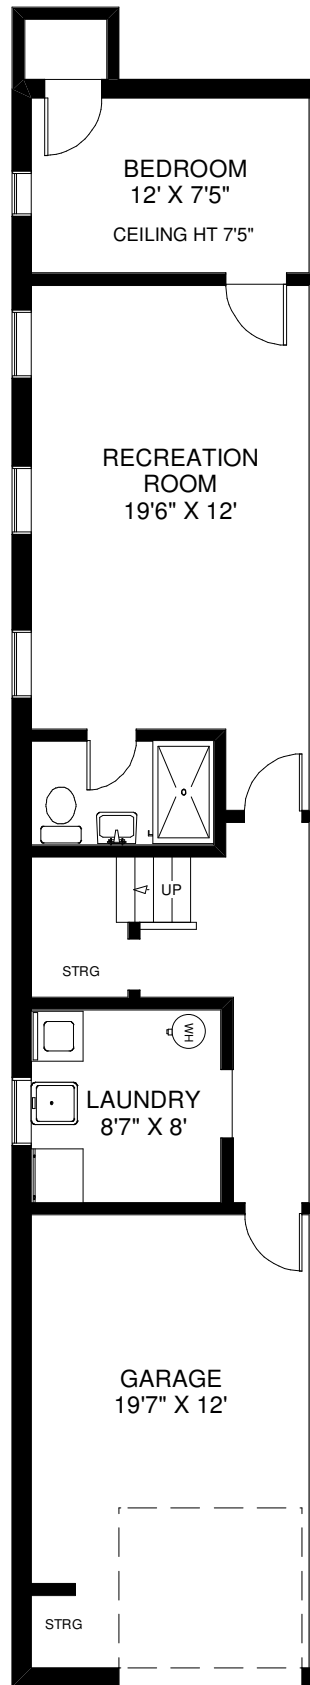

66 MACDONELL BOULEVARD

CEILING HT 8'

MAIN FLOOR
APPROXIMATELY 885 SQ FT

CEILING HT 8'

SECOND FLOOR
APPROXIMATELY 770 SQ FT

CEILING HT 7'8"

LOWER FLOOR
APPROXIMATELY 700 SQ FT