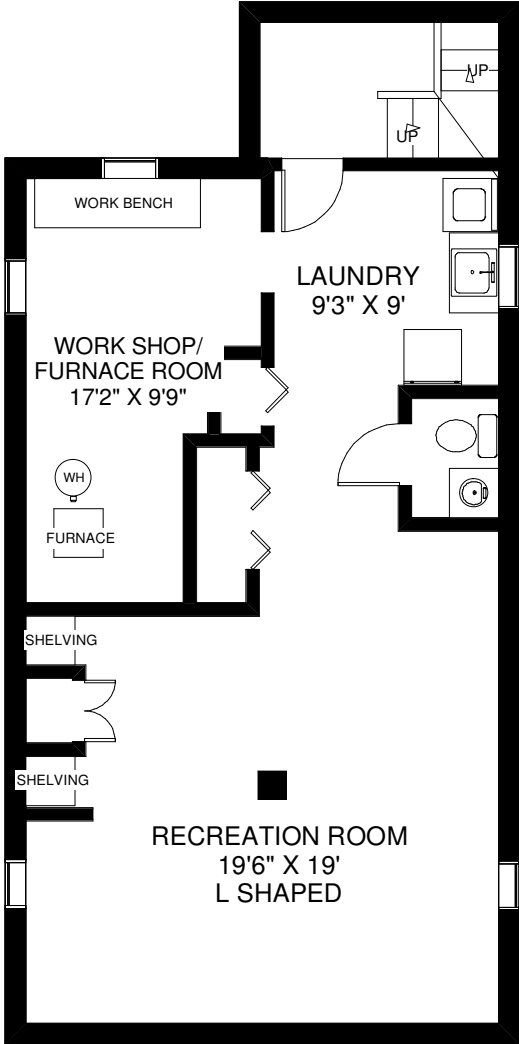

61 12TH STREET

MAIN FLOOR
APPROXIMATELY 975 SQ FT

LOWER FLOOR
APPROXIMATELY 825 SQ FT

Note: Measurements & Calculations are approximate. Provided as a guideline only.