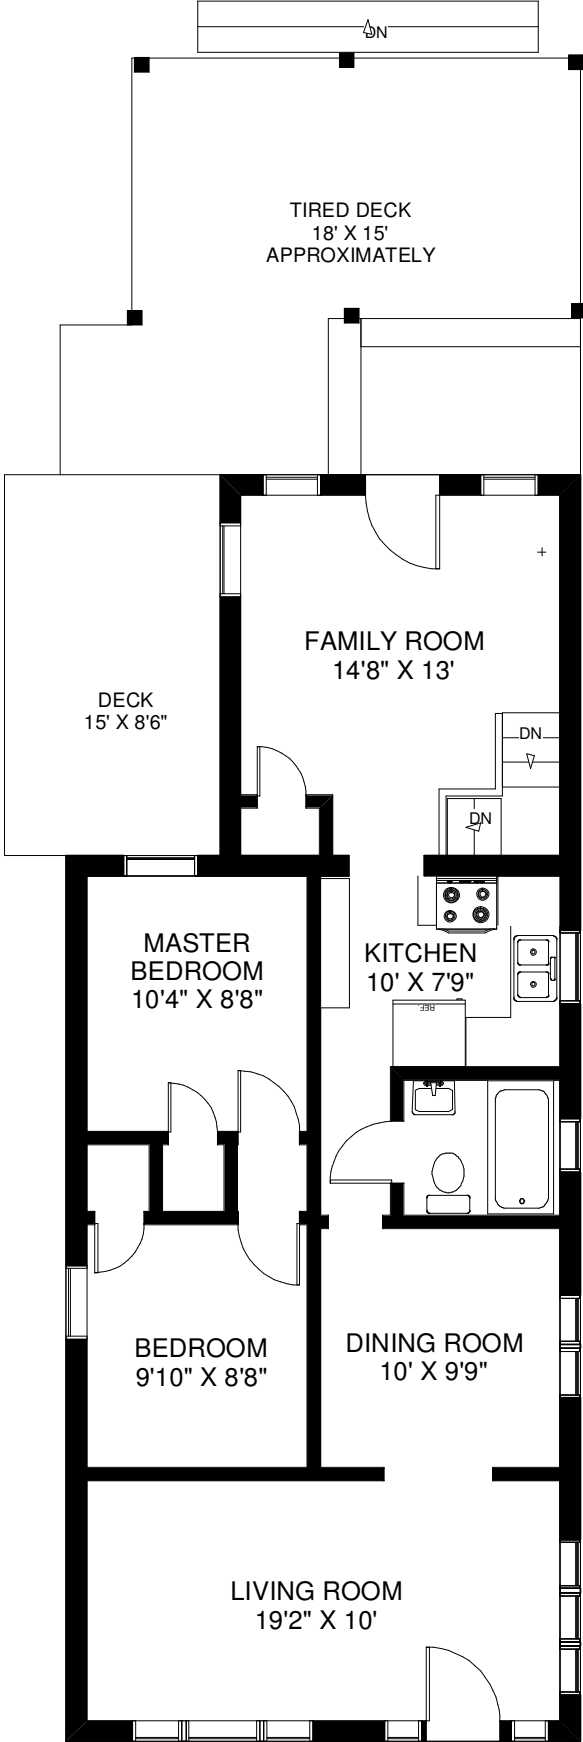

61 12TH STREET

MAIN FLOOR
APPROXIMATELY 975 SQ FT

LOWER FLOOR
APPROXIMATELY 825 SQ FT

Note: Measurements & Calculations are approximate. Provided as a guideline only.