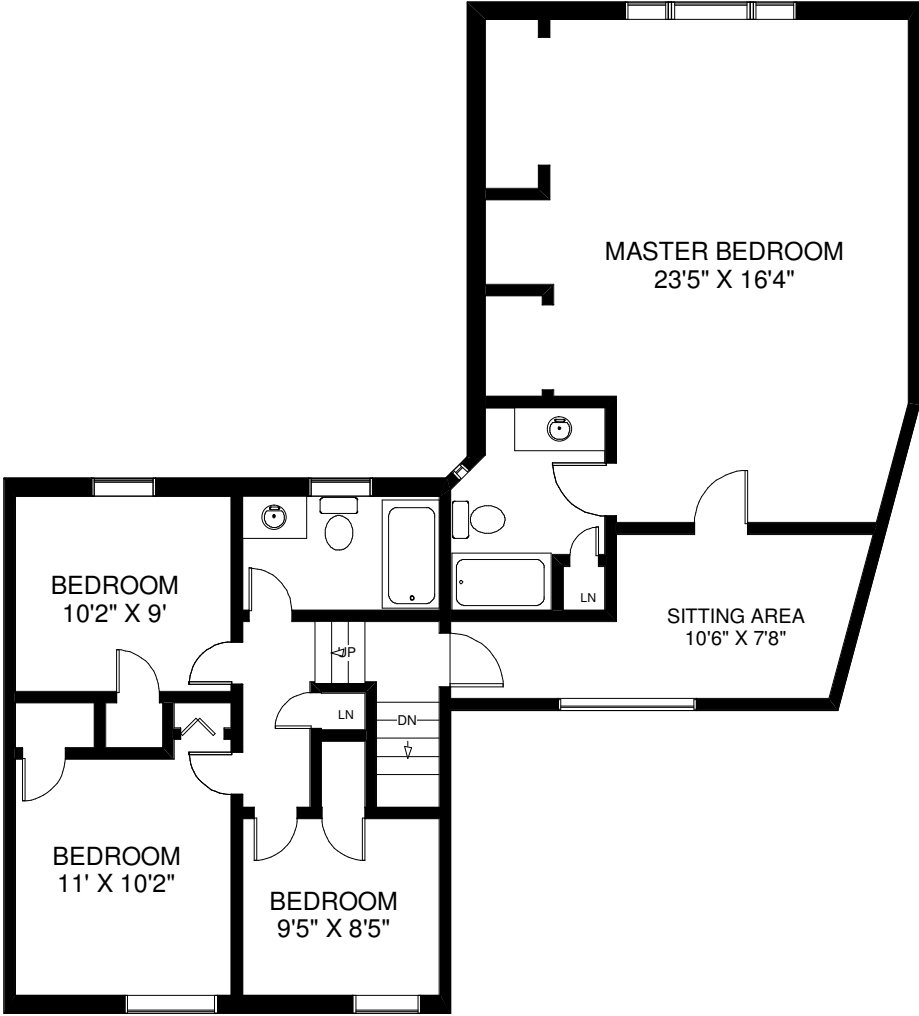

7 ALTHEA ROAD

MAIN FLOOR
APPROXIMATELY 525 SQ FT

LOWER FLOOR
APPROXIMATELY 525 SQ FT

SECOND FLOOR
APPROXIMATELY 1,200 SQ FT

Note: Measurements & Calculations are approximate. Provided as a guideline only.