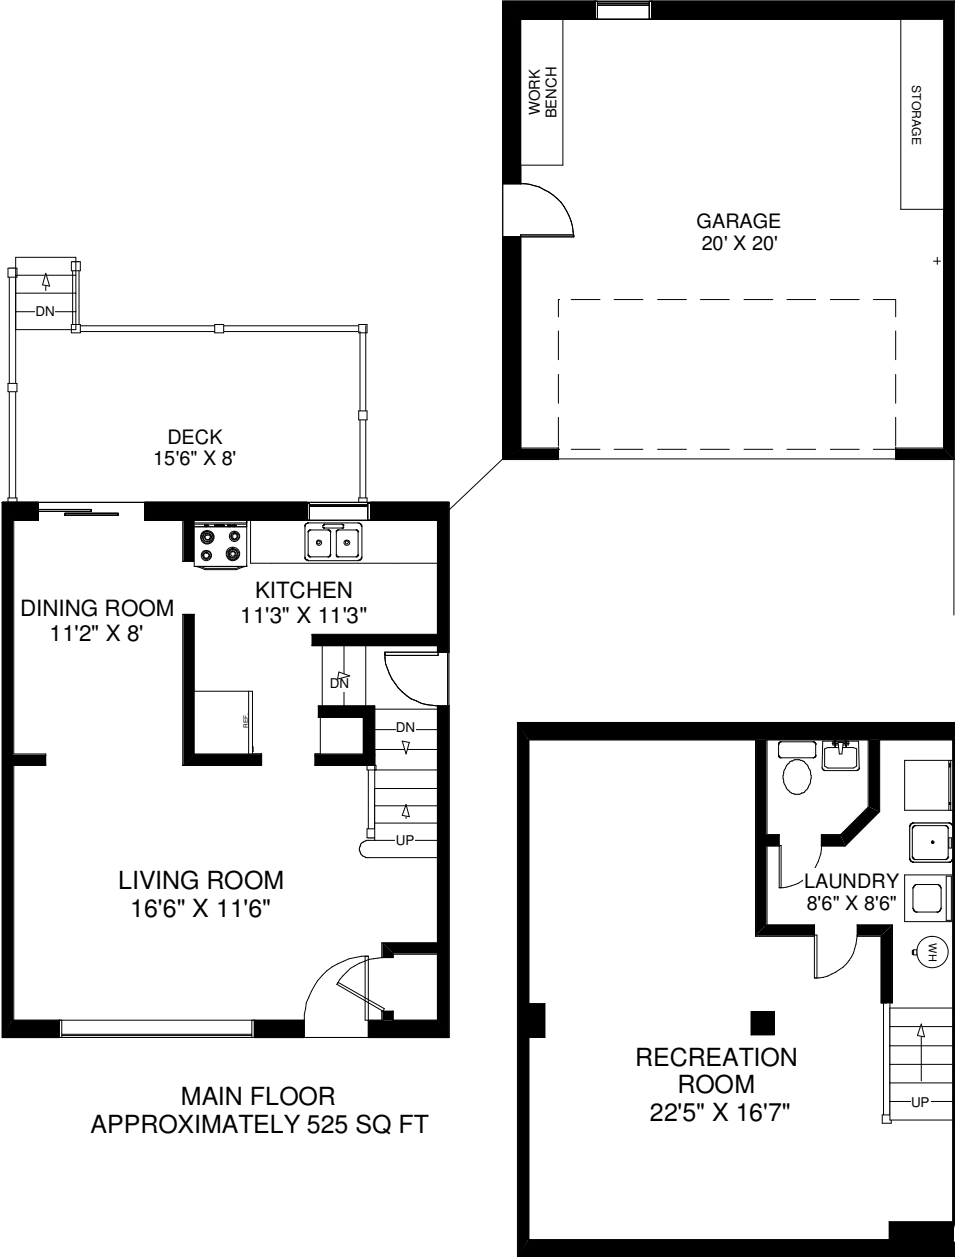

7 ALTHEA ROAD

MAIN FLOOR
APPROXIMATELY 525 SQ FT

LOWER FLOOR
APPROXIMATELY 525 SQ FT

SECOND FLOOR
APPROXIMATELY 1,200 SQ FT

Note: Measurements & Calculations are approximate. Provided as a guideline only.