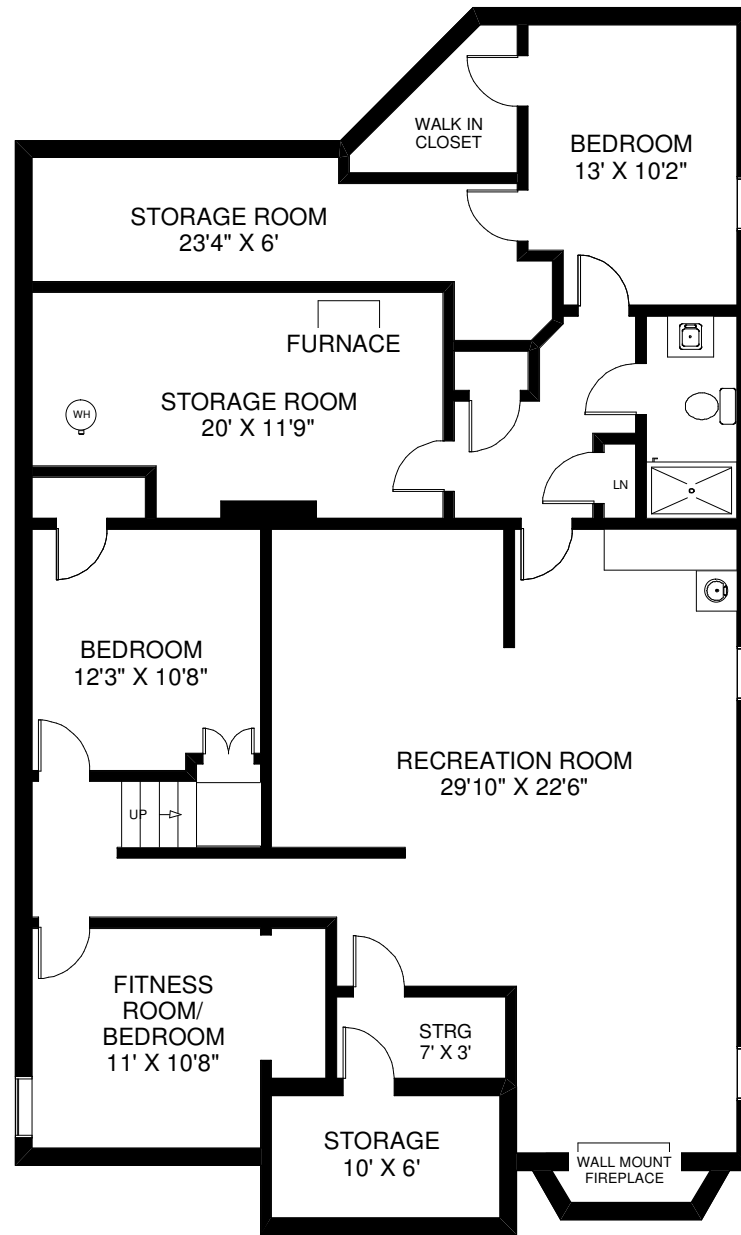

190 WHEELIHAN WAY

LOWER FLOOR
APPROXIMATELY 2,000 SQ FT

Note: Measurements & Calculations are approximate. Provided as a guideline only.