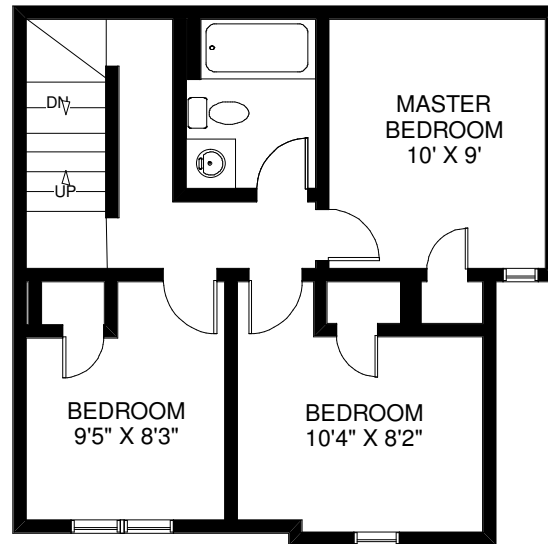

11 SUDBURY STREET #1107

UPPER FLOOR

SECOND FLOOR

MAIN FLOOR

GROUND FLOOR

APPROXIMATELY 1,075 SQ FT

Note: Measurements & Calculations are approximate. Provided as a guideline only.