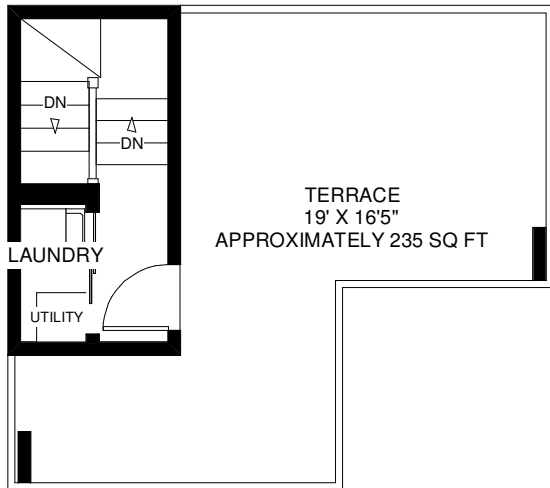

11 SUDBURY STREET #1107

UPPER FLOOR

SECOND FLOOR

MAIN FLOOR

GROUND FLOOR

APPROXIMATELY 1,075 SQ FT

Note: Measurements & Calculations are approximate. Provided as a guideline only.