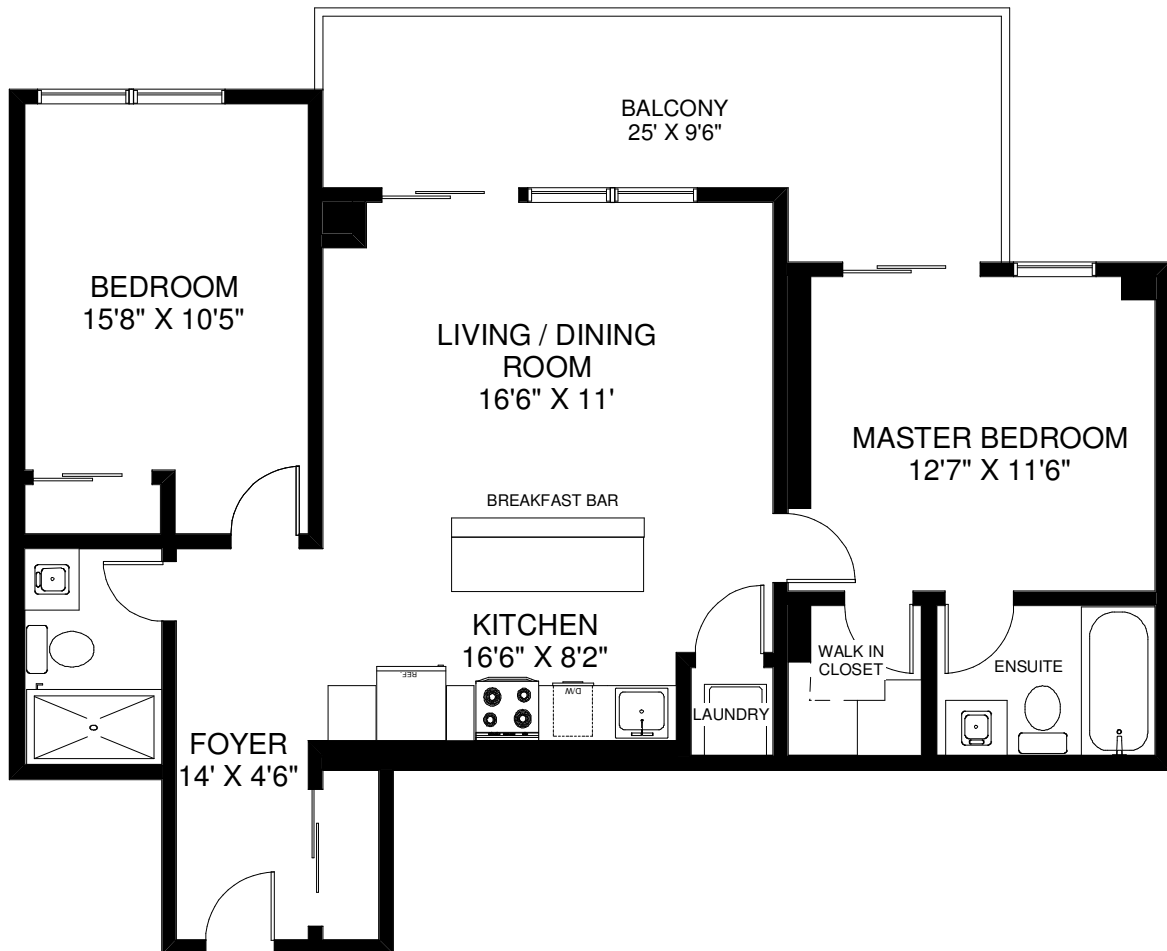

# 36 PARK LAWN ROAD UNIT #3603

CEILING HT 9'

APPROXIMATELY 960 SQ FT

Note: Measurements & Calculations are approximate. Provided as a guideline only.