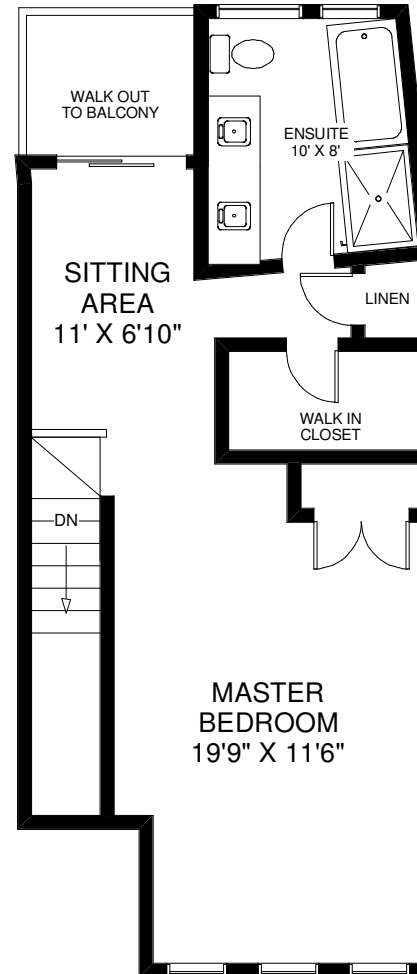

2067 LAKESHORE BOULEVARD WEST TH#3

CEILING HT 10'

MAIN FLOOR
APPROXIMATELY 600 SQ FT

CEILING HT 8'

SECOND FLOOR
APPROXIMATELY 600 SQ FT

CEILING HT 9'

THIRD FLOOR
APPROXIMATELY 570 SQ FT

CEILING HT 6'10"

LOWER FLOOR
APPROXIMATELY 370 SQ FT

Note: Measurements & Calculations are approximate. Provided as a guideline only.