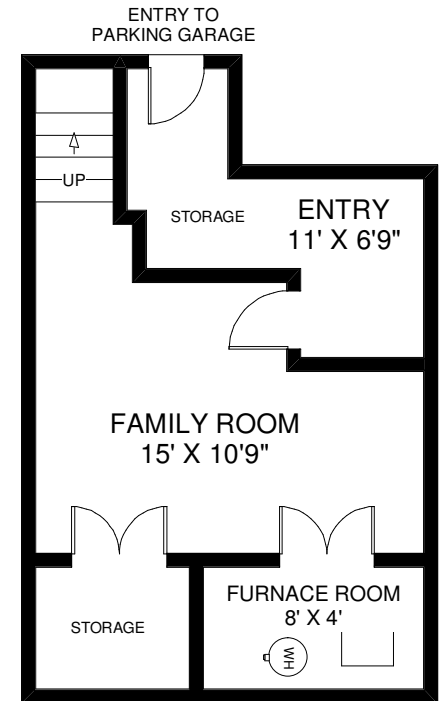

2067 LAKESHORE BOULEVARD WEST TH#3

CEILING HT 10'

MAIN FLOOR
APPROXIMATELY 600 SQ FT

CEILING HT 8'

SECOND FLOOR
APPROXIMATELY 600 SQ FT

CEILING HT 9'

THIRD FLOOR
APPROXIMATELY 570 SQ FT

CEILING HT 6'10"

LOWER FLOOR
APPROXIMATELY 370 SQ FT

Note: Measurements & Calculations are approximate. Provided as a guideline only.