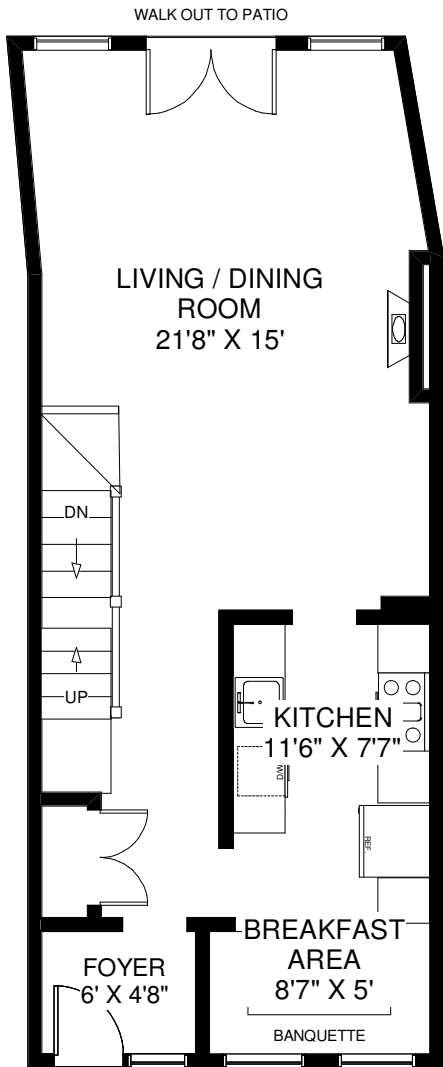

2067 LAKESHORE BOULEVARD WEST TH#3

CEILING HT 10'

MAIN FLOOR
APPROXIMATELY 600 SQ FT

CEILING HT 8'

SECOND FLOOR
APPROXIMATELY 600 SQ FT

CEILING HT 9'

THIRD FLOOR
APPROXIMATELY 570 SQ FT

CEILING HT 6'10"

LOWER FLOOR
APPROXIMATELY 370 SQ FT

Note: Measurements & Calculations are approximate. Provided as a guideline only.