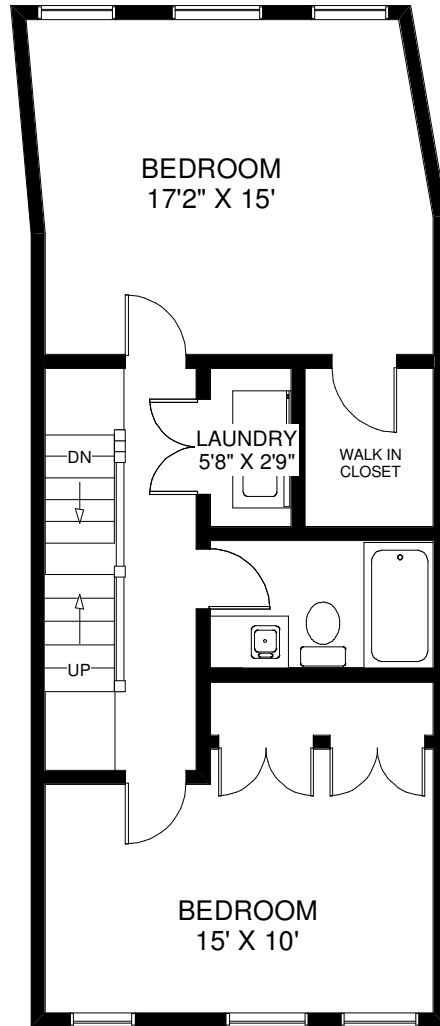

2067 LAKESHORE BOULEVARD WEST TH#3

CEILING HT 10'

MAIN FLOOR
APPROXIMATELY 600 SQ FT

CEILING HT 8'

SECOND FLOOR
APPROXIMATELY 600 SQ FT

CEILING HT 9'

THIRD FLOOR
APPROXIMATELY 570 SQ FT

CEILING HT 6'10"

LOWER FLOOR
APPROXIMATELY 370 SQ FT

Note: Measurements & Calculations are approximate. Provided as a guideline only.