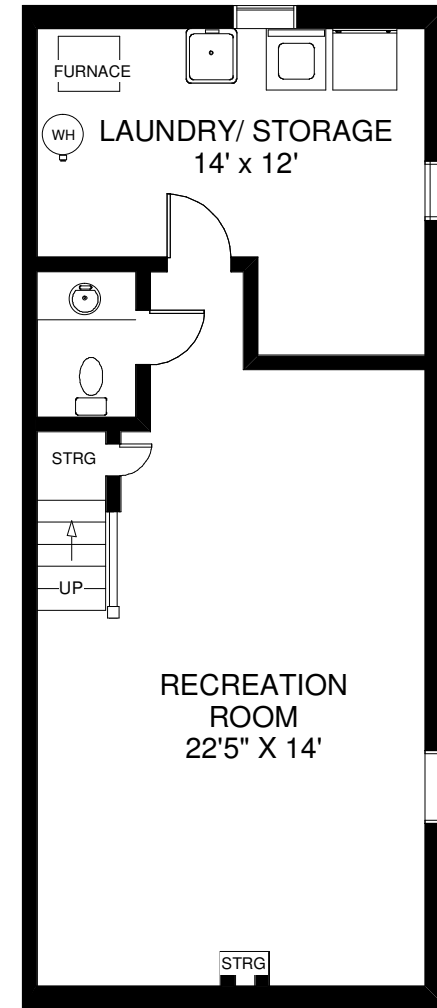

25 MAPLEVIEW AVENUE

WALK OUT TO DECK
15'6" X 14'

MAIN FLOOR
APPROXIMATELY 570 SQ FT

SECOND FLOOR
APPROXIMATELY 570 SQ FT

LOWER FLOOR
APPROXIMATELY 570 SQ FT

Note: Measurements & Calculations are approximate. Provided as a guideline only.