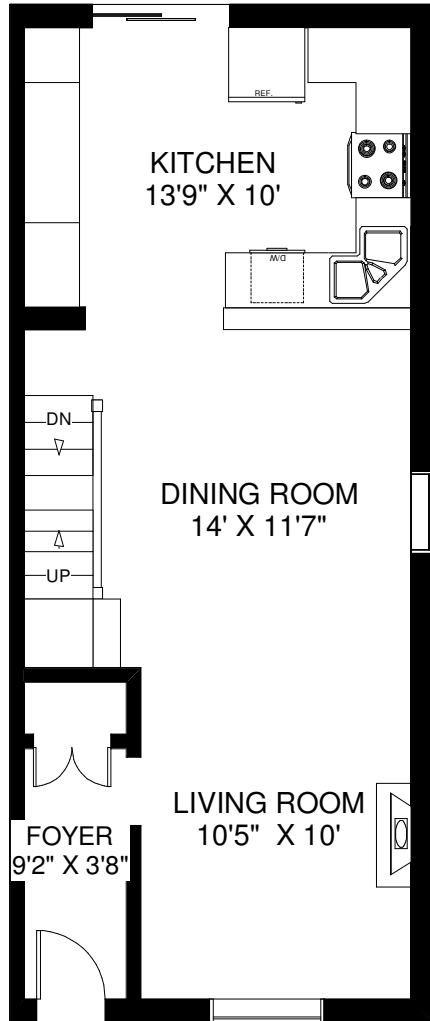

25 MAPLEVIEW AVENUE

WALK OUT TO DECK
15'6" X 14'

MAIN FLOOR
APPROXIMATELY 570 SQ FT

SECOND FLOOR
APPROXIMATELY 570 SQ FT

LOWER FLOOR
APPROXIMATELY 570 SQ FT

Note: Measurements & Calculations are approximate. Provided as a guideline only.