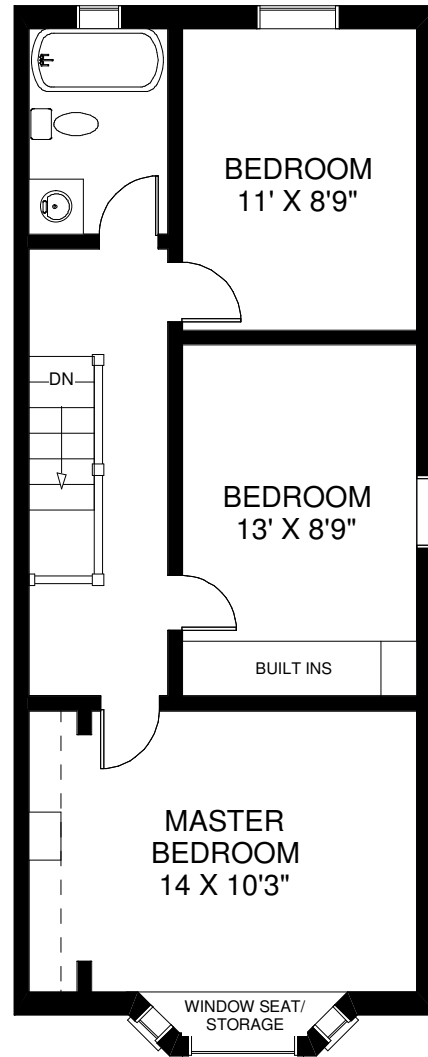

25 MAPLEVIEW AVENUE

WALK OUT TO DECK
15'6" X 14'

MAIN FLOOR
APPROXIMATELY 570 SQ FT

SECOND FLOOR
APPROXIMATELY 570 SQ FT

LOWER FLOOR
APPROXIMATELY 570 SQ FT

Note: Measurements & Calculations are approximate. Provided as a guideline only.