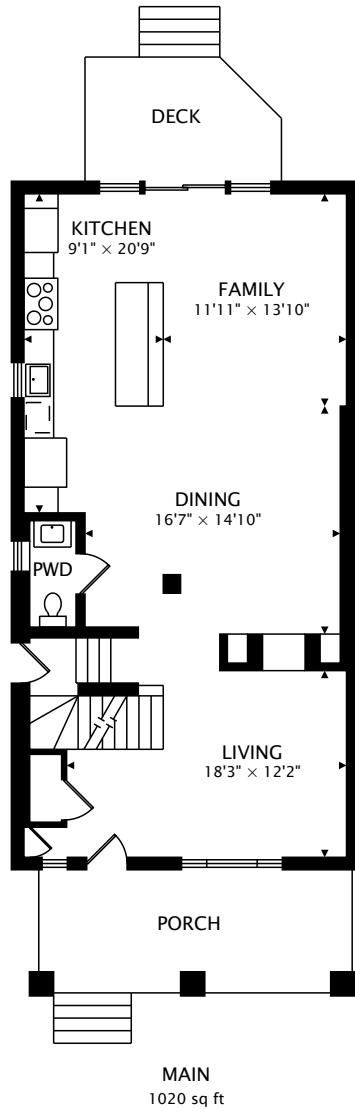

104 COLBECK STREET
TORONTO, ONTARIO M6S 1V4

TOTAL
2187 sq ft + 971 sq ft BELOW GRADE