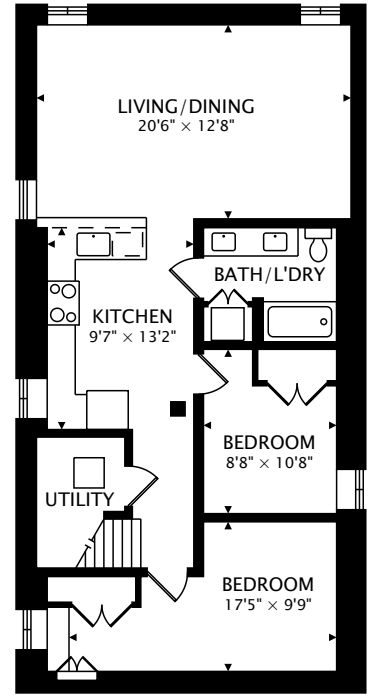

104 COLBECK STREET
TORONTO, ONTARIO M6S 1V4

TOTAL
2187 sq ft + 971 sq ft BELOW GRADE