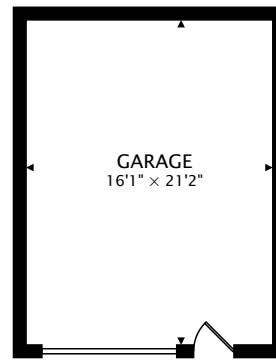

104 COLBECK STREET
TORONTO, ONTARIO M6S 1V4

TOTAL
2187 sq ft + 971 sq ft BELOW GRADE