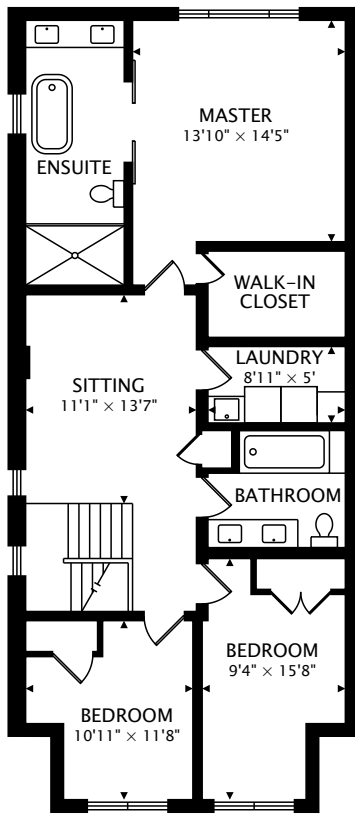

104 COLBECK STREET
TORONTO, ONTARIO M6S 1V4

TOTAL
2187 sq ft + 971 sq ft BELOW GRADE