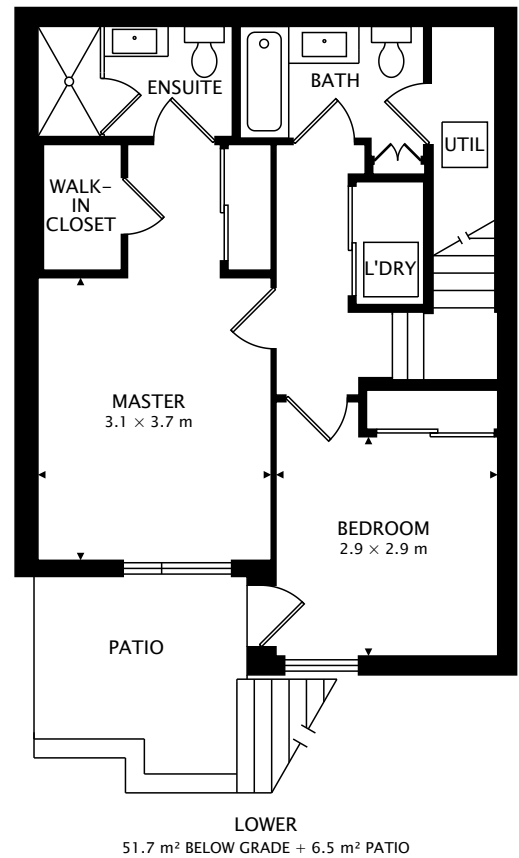

15 SOUSA MENDES STREET #602
TORONTO, ONTARIO M6P 3Z5

TOTAL
44.1 m² + 51.7 m² BELOW GRADE + 6.5 m² PATIO

CAPTURED ON: 7 JUL 2020
DIMENSIONS, AREAS, LAYOUTS AND DETAILS ARE APPROXIMATE
AND SHOULD BE CONSIDERED ILLUSTRATIVE ONLY.