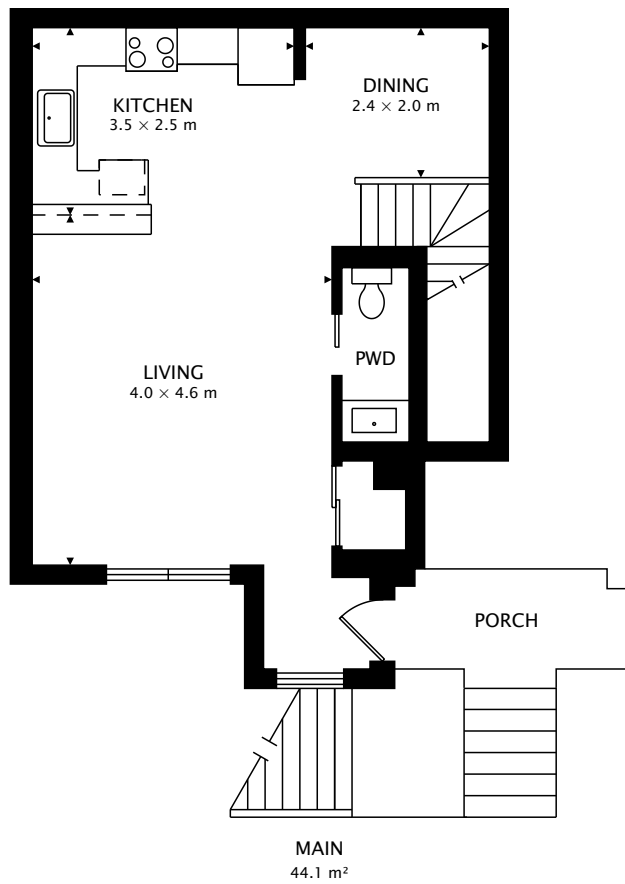

15 SOUSA MENDES STREET #602
TORONTO, ONTARIO M6P 3Z5

TOTAL
44.1 m² + 51.7 m² BELOW GRADE + 6.5 m² PATIO

CAPTURED ON: 7 JUL 2020
DIMENSIONS, AREAS, LAYOUTS AND DETAILS ARE APPROXIMATE
AND SHOULD BE CONSIDERED ILLUSTRATIVE ONLY.