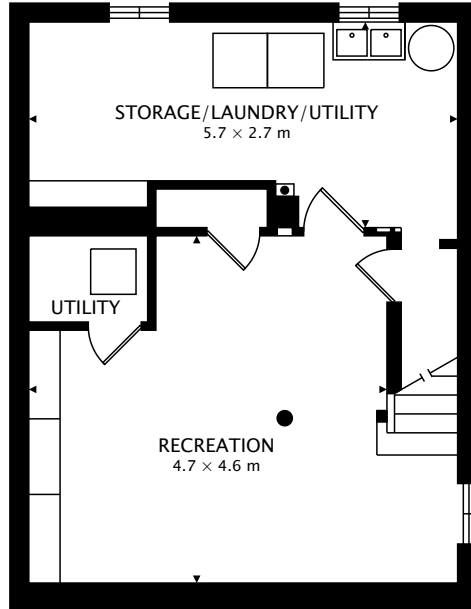

106 MAGWOOD COURT TORONTO, ONTARIO M6S 2M6

SECOND
48.9 m²

LOWER
45.7 m² BELOW GRADE

MAIN
48.9 m²

GARAGE

TOTAL
97.8 m² + 45.7 m² BELOW GRADE