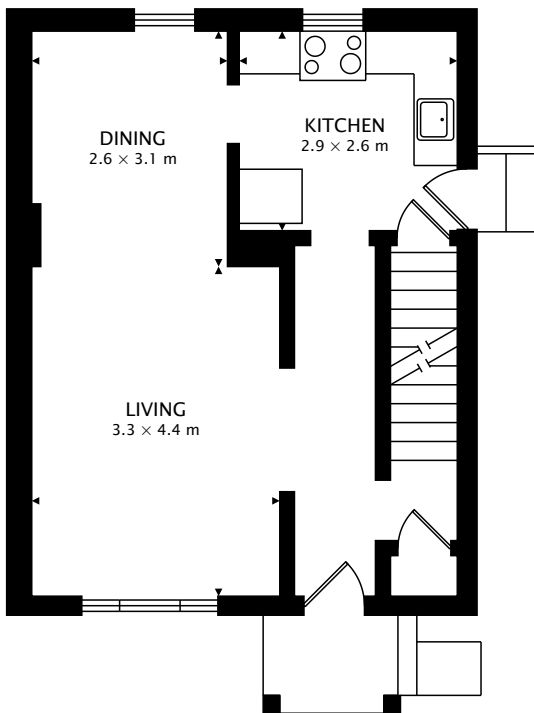

106 MAGWOOD COURT TORONTO, ONTARIO M6S 2M6

SECOND
48.9 m²

LOWER
45.7 m² BELOW GRADE

MAIN
48.9 m²

GARAGE

TOTAL
97.8 m² + 45.7 m² BELOW GRADE