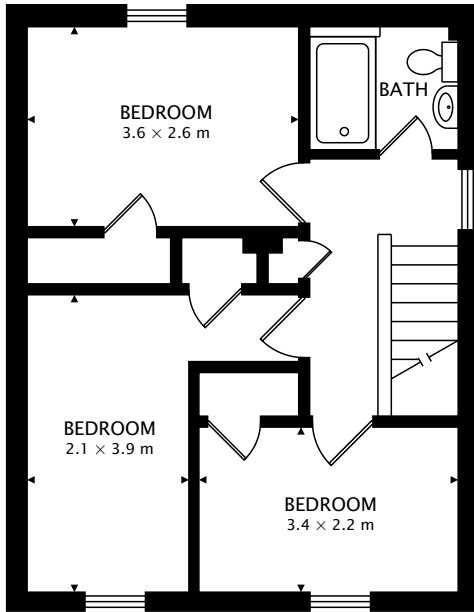

106 MAGWOOD COURT TORONTO, ONTARIO M6S 2M6

SECOND
48.9 m²

LOWER
45.7 m² BELOW GRADE

MAIN
48.9 m²

GARAGE

TOTAL
97.8 m² + 45.7 m² BELOW GRADE