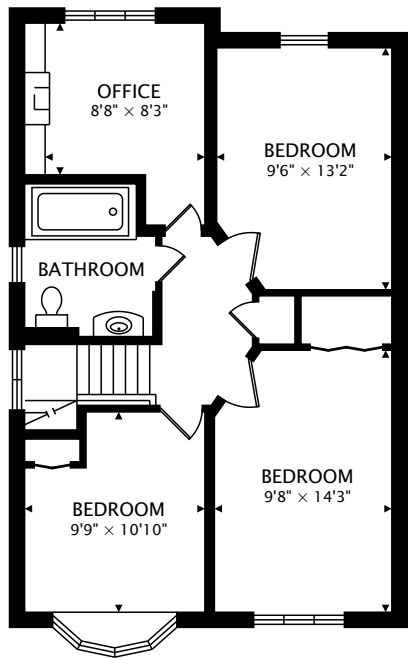

130 EVELYN CRESCENT

TORONTO, ONTARIO M6P 3E2

SECOND
689 sq ft

LOWER
704 sq ft BELOW GRADE

MAIN
779 sq ft + 214 sq ft GUESTHOUSE

TOTAL

1468 sq ft + 704 sq ft BELOW GRADE + 214 sq ft GUESTHOUSE

CAPTURED ON: 16 OCT 2020
DIMENSIONS, AREAS, LAYOUTS AND DETAILS ARE APPROXIMATE AND SHOULD BE CONSIDERED ILLUSTRATIVE ONLY.