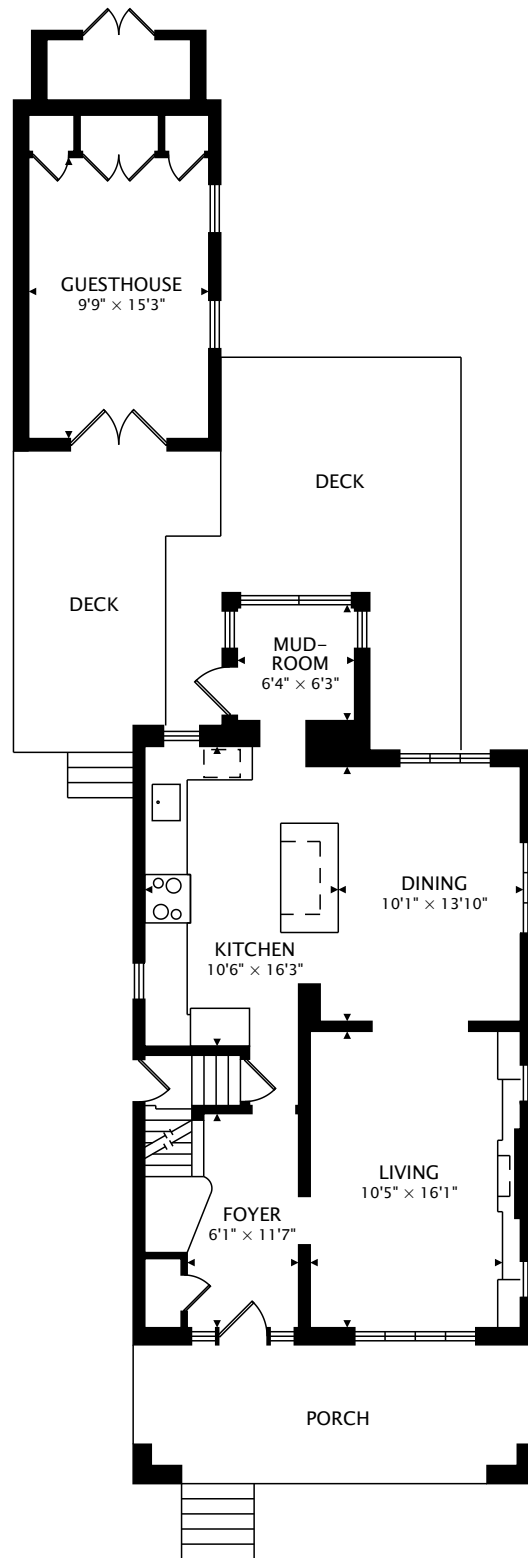

130 EVELYN CRESCENT

TORONTO, ONTARIO M6P 3E2

SECOND
689 sq ft

LOWER
704 sq ft BELOW GRADE

MAIN
779 sq ft + 214 sq ft GUESTHOUSE

TOTAL

1468 sq ft + 704 sq ft BELOW GRADE + 214 sq ft GUESTHOUSE

CAPTURED ON: 16 OCT 2020
DIMENSIONS, AREAS, LAYOUTS AND DETAILS ARE APPROXIMATE AND SHOULD BE CONSIDERED ILLUSTRATIVE ONLY.