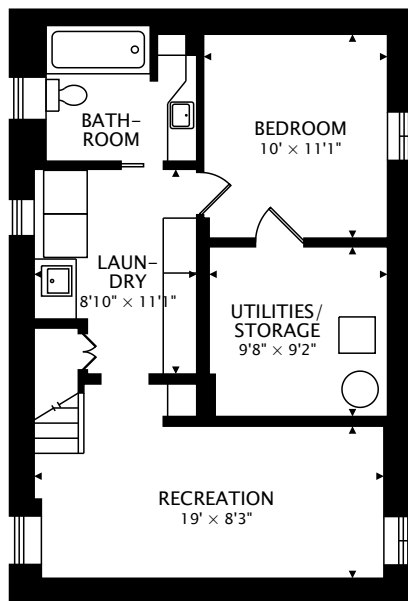

130 EVELYN CRESCENT

TORONTO, ONTARIO M6P 3E2

SECOND
689 sq ft

LOWER
704 sq ft BELOW GRADE

MAIN
779 sq ft + 214 sq ft GUESTHOUSE

TOTAL

1468 sq ft + 704 sq ft BELOW GRADE + 214 sq ft GUESTHOUSE

CAPTURED ON: 16 OCT 2020
DIMENSIONS, AREAS, LAYOUTS AND DETAILS ARE APPROXIMATE AND SHOULD BE CONSIDERED ILLUSTRATIVE ONLY.