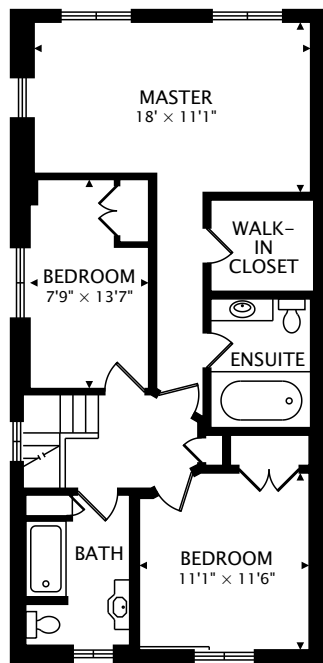

17 RAYMOND AVENUE
TORONTO, ONTARIO M6S 2B1

SECOND
874 sq ft

MAIN
883 sq ft

LOWER
847 sq ft BELOW GRADE

TOTAL
1757 sq ft + 847 sq ft BELOW GRADE