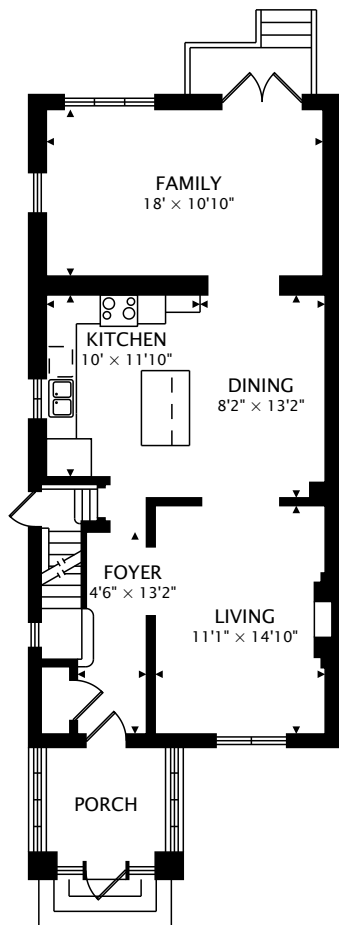

17 RAYMOND AVENUE
TORONTO, ONTARIO M6S 2B1

SECOND
874 sq ft

MAIN
883 sq ft

LOWER
847 sq ft BELOW GRADE

TOTAL
1757 sq ft + 847 sq ft BELOW GRADE