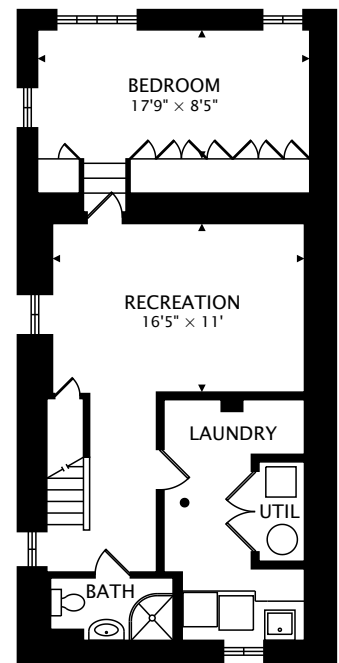

17 RAYMOND AVENUE
TORONTO, ONTARIO M6S 2B1

SECOND
874 sq ft

MAIN
883 sq ft

LOWER
847 sq ft BELOW GRADE

TOTAL
1757 sq ft + 847 sq ft BELOW GRADE