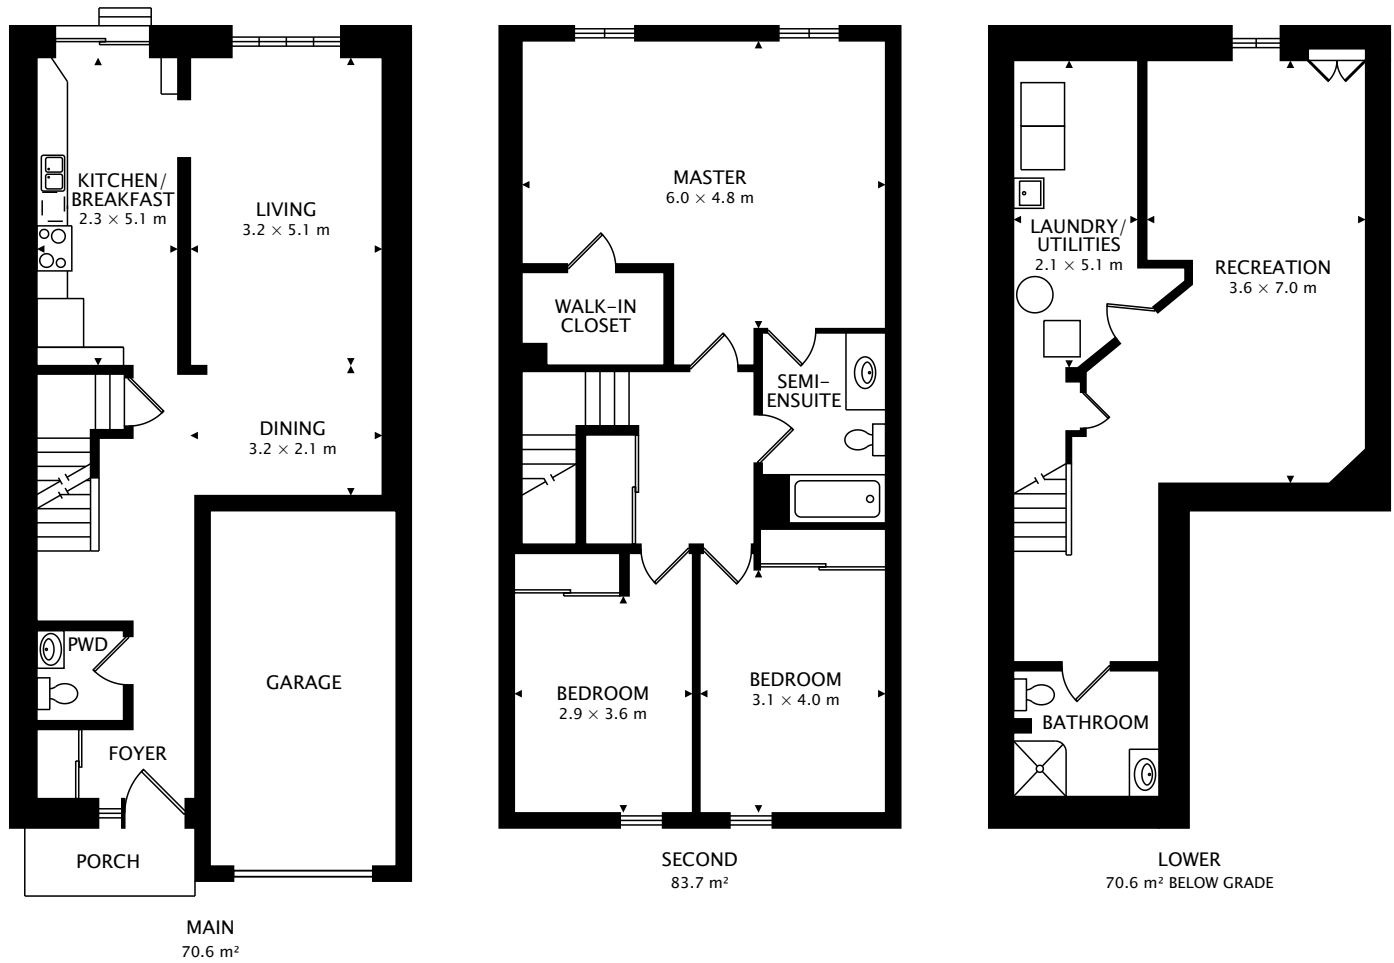

2355 FIFTH LINE WEST #TH50  
MISSISSAUGA, ONTARIO L5K 1V9

TOTAL  
154.3 m<sup>2</sup> + 70.6 m<sup>2</sup> BELOW GRADE