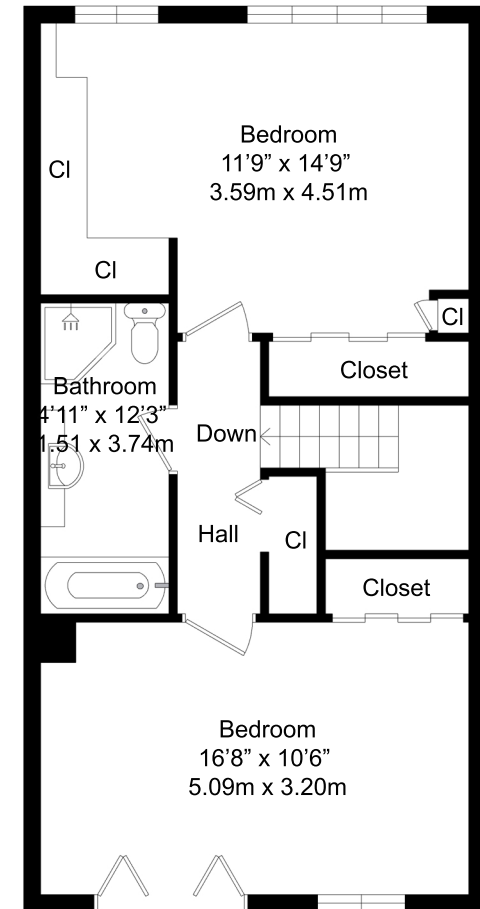

73G CORLEY AVE TORONTO, ON M4E 1T8 CANADA

LOWER FLOOR
539 ft²

MAIN FLOOR
551 ft²

SECOND FLOOR
546 ft²