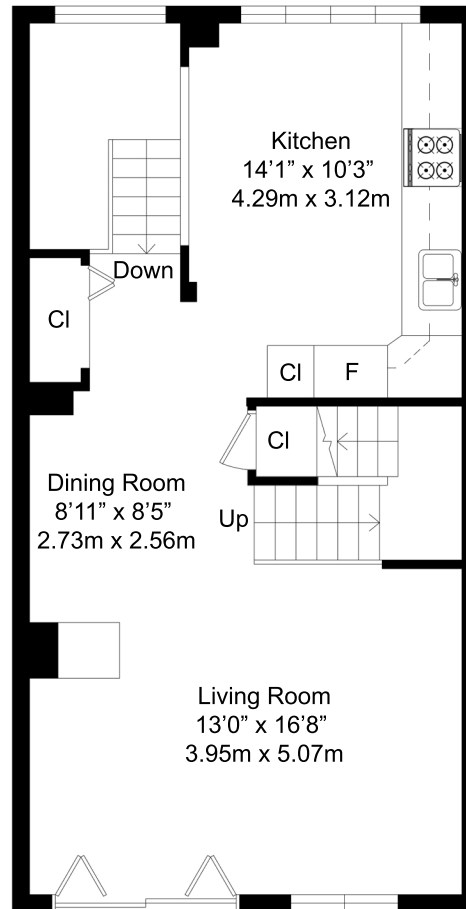

73G CORLEY AVE TORONTO, ON M4E 1T8 CANADA

LOWER FLOOR
539 ft²

MAIN FLOOR
551 ft²

SECOND FLOOR
546 ft²