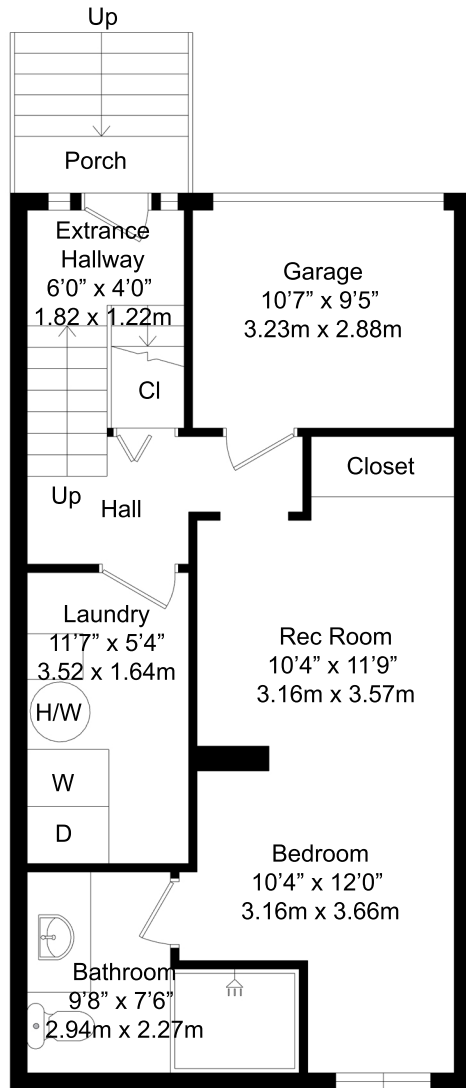

73G CORLEY AVE TORONTO, ON M4E 1T8 CANADA

LOWER FLOOR
539 ft²

MAIN FLOOR
551 ft²

SECOND FLOOR
546 ft²