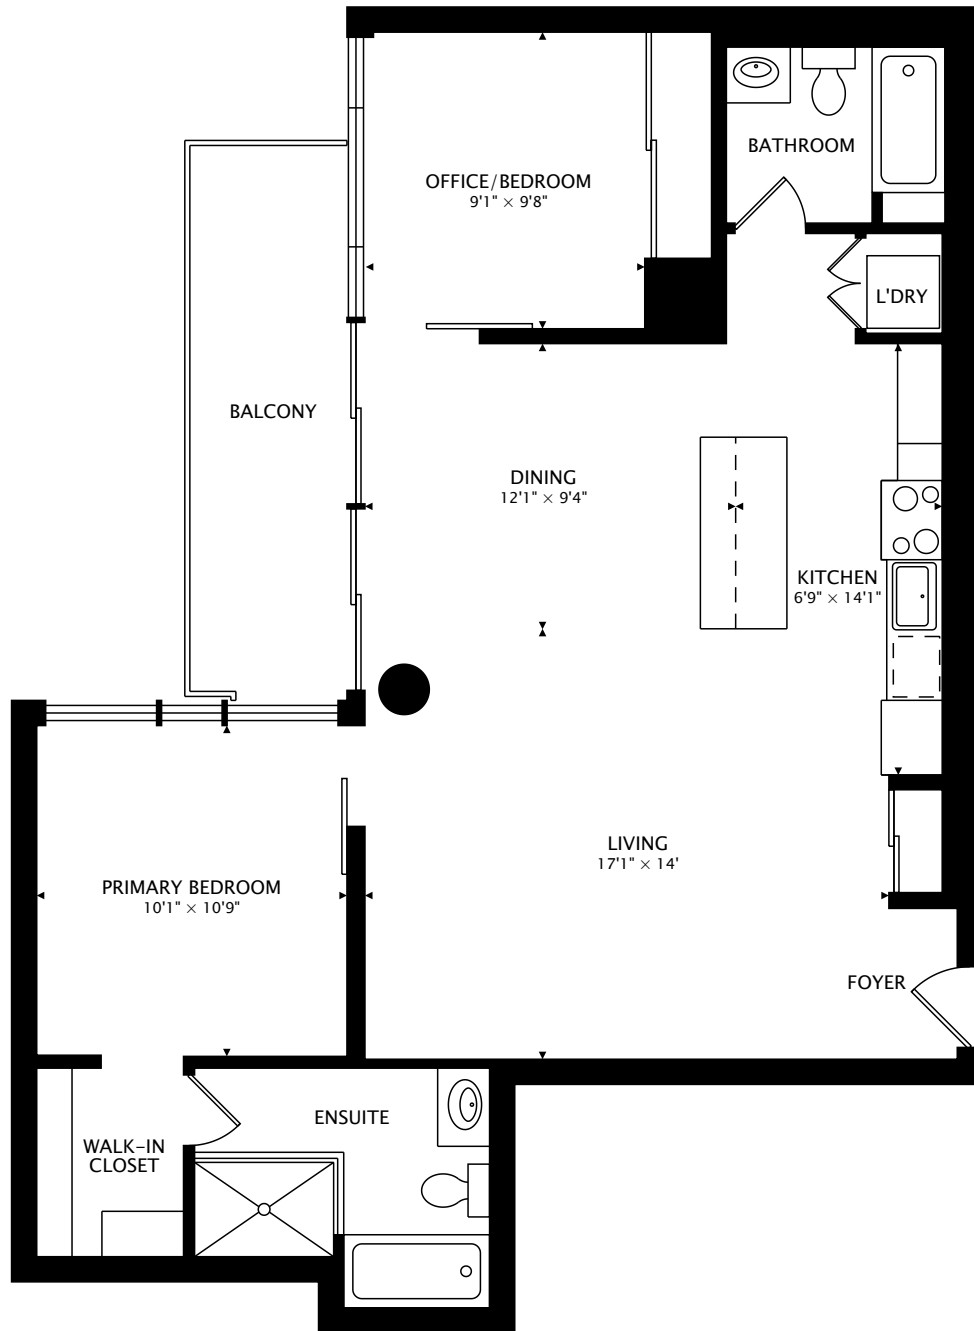

650 KING STREET WEST #709
TORONTO, ONTARIO M5V 1M7

945 sq ft + 92 sq ft BALCONY