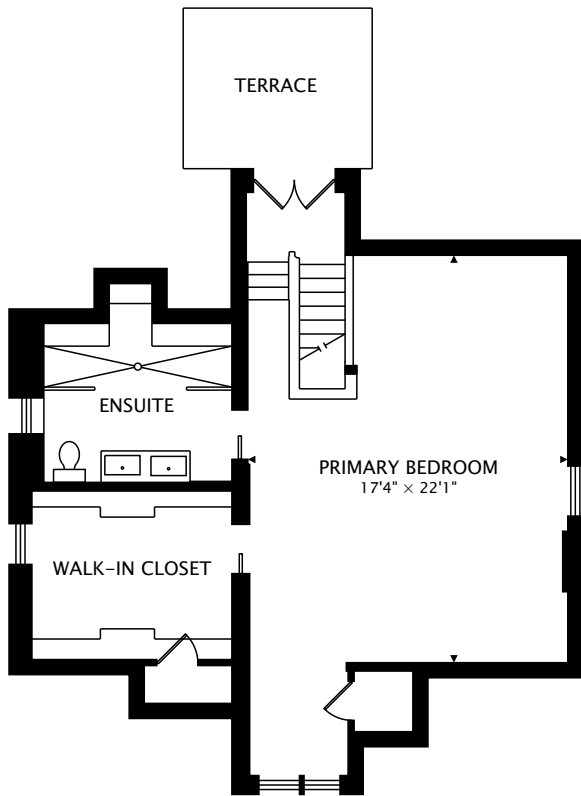

11 PALISADES

TORONTO, ONTARIO M6S 2W9

TOTAL
3091 sq ft + 1144 sq ft BELOW GRADE

11 PALISADES

TORONTO, ONTARIO M6S 2W9

THIRD
800 sq ft

LOWER
1144 sq ft BELOW GRADE

TOTAL
3091 sq ft + 1144 sq ft BELOW GRADE