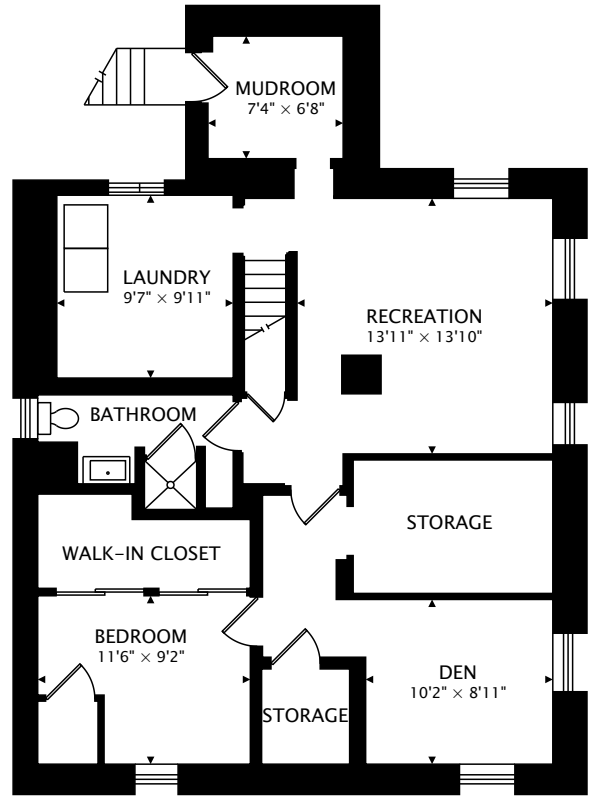

11 PALISADES

TORONTO, ONTARIO M6S 2W9

TOTAL
3091 sq ft + 1144 sq ft BELOW GRADE

11 PALISADES

TORONTO, ONTARIO M6S 2W9

THIRD
800 sq ft

LOWER
1144 sq ft BELOW GRADE

TOTAL
3091 sq ft + 1144 sq ft BELOW GRADE