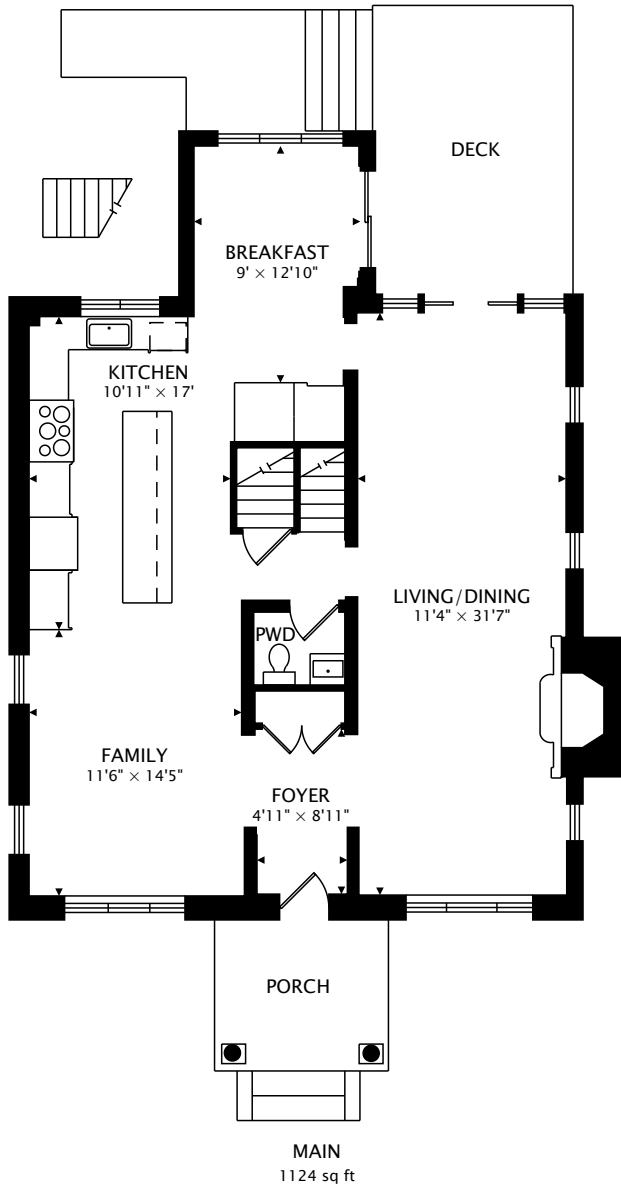

11 PALISADES

TORONTO, ONTARIO M6S 2W9

TOTAL
3091 sq ft + 1144 sq ft BELOW GRADE

11 PALISADES

TORONTO, ONTARIO M6S 2W9

THIRD
800 sq ft

LOWER
1144 sq ft BELOW GRADE

TOTAL
3091 sq ft + 1144 sq ft BELOW GRADE