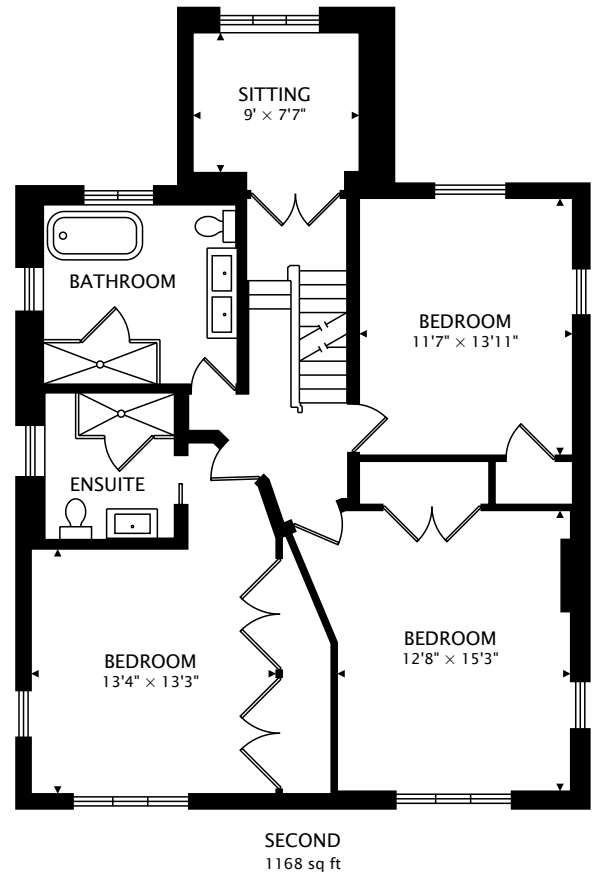

11 PALISADES

TORONTO, ONTARIO M6S 2W9

TOTAL
3091 sq ft + 1144 sq ft BELOW GRADE

11 PALISADES

TORONTO, ONTARIO M6S 2W9

THIRD
800 sq ft

LOWER
1144 sq ft BELOW GRADE

TOTAL
3091 sq ft + 1144 sq ft BELOW GRADE