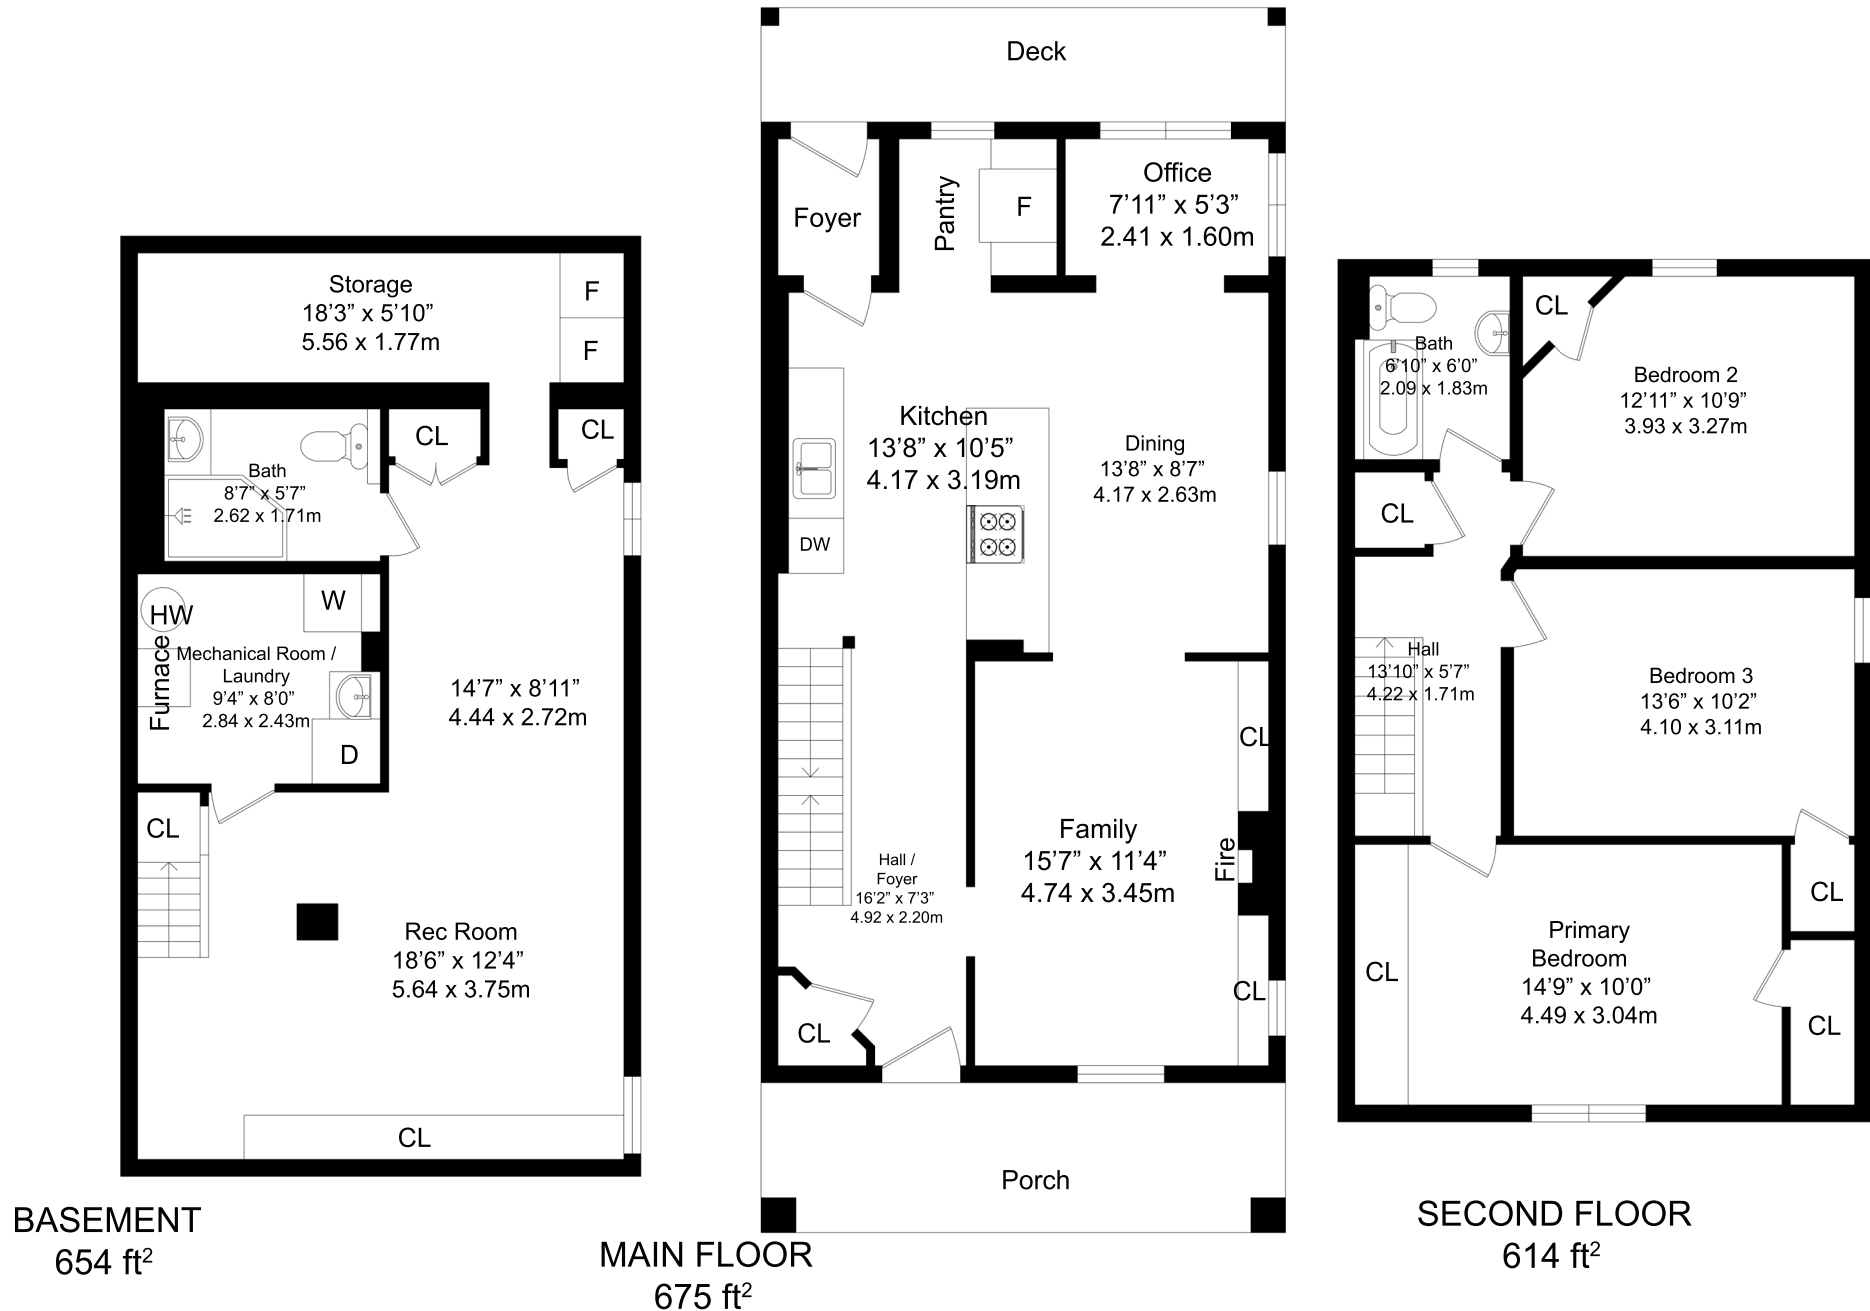

# 100 WOODINGTON AVE, TORONTO, ON M4C 3K1, CANADA

APPROXIMATE GROSS INTERNAL AREA 1943 ft<sup>2</sup> = 181 m<sup>2</sup>

Approximate Gross Internal Area. Floor Plans are for illustrative purposes only.  
Please refer to our terms and conditions found on our website at [www.soareproductions.com](http://www.soareproductions.com) regarding the accuracy of the floor plan