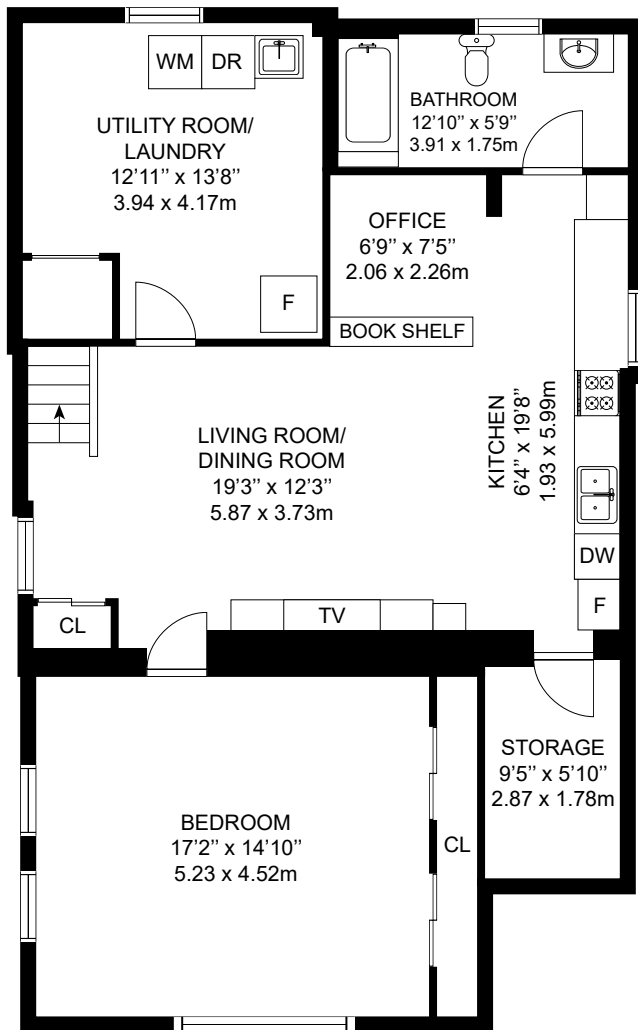

# 148 WINCOTT DR, ETOBICOKE, ON

LOWER LEVEL

MAIN LEVEL

**GROSS INTERNAL AREA**  
 LOWER LEVEL: 1190 sq. ft, MAIN LEVEL: 1176 sq. ft  
 TOTAL: 2366 sq. ft, 219 m<sup>2</sup>

MEASUREMENTS AND CALCULATIONS ARE APPROXIMATE, TO BE USED AS LAYOUT GUIDELINES AND ILLUSTRATIVE PURPOSES ONLY. ACTUAL MAY DIFFER.