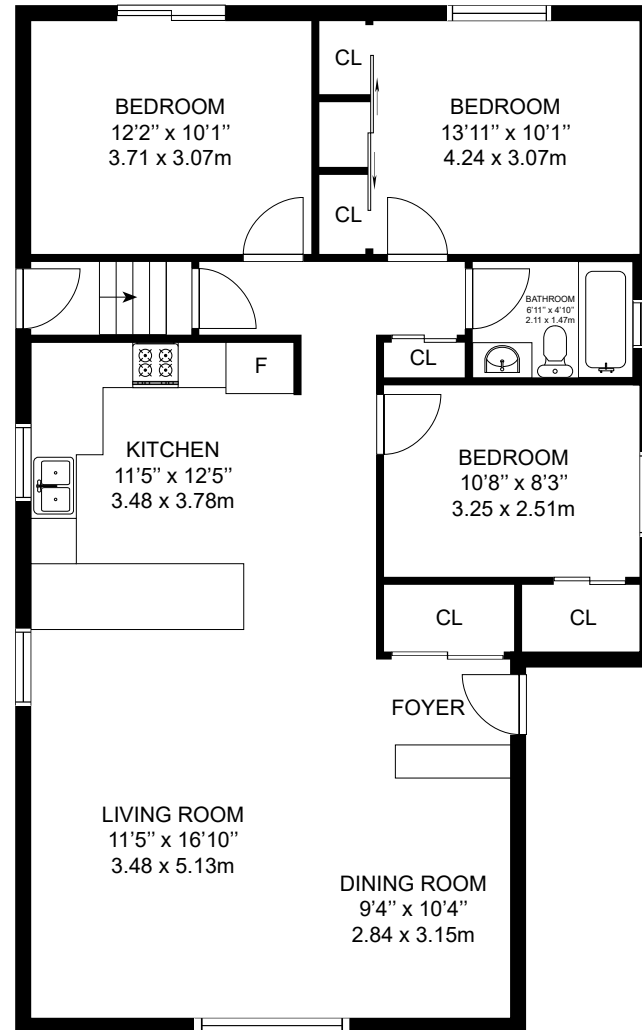

# 148 WINCOTT DR, ETOBICOKE, ON

LOWER LEVEL

MAIN LEVEL

**GROSS INTERNAL AREA**  
 LOWER LEVEL: 1190 sq. ft, MAIN LEVEL: 1176 sq. ft  
 TOTAL: 2366 sq. ft, 219 m<sup>2</sup>

MEASUREMENTS AND CALCULATIONS ARE APPROXIMATE, TO BE USED AS LAYOUT GUIDELINES AND ILLUSTRATIVE PURPOSES ONLY. ACTUAL MAY DIFFER.